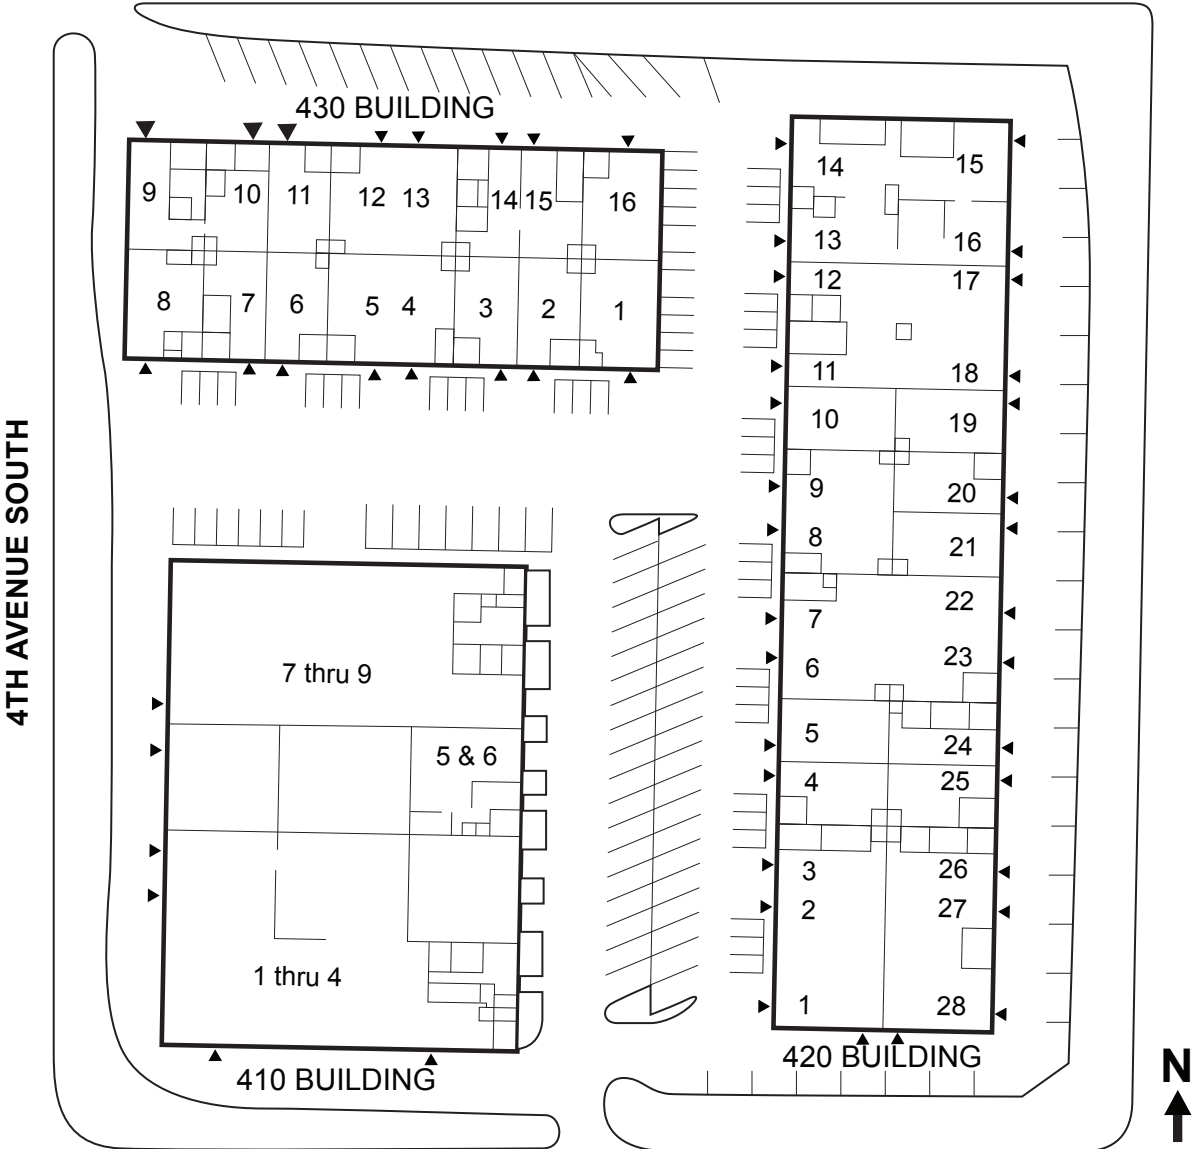

# SOUTH 96TH BUSINESS PARK

410 South 96th Street • Seattle, Washington 98108

SOUTH 96TH STREET

▲ = roll-up door