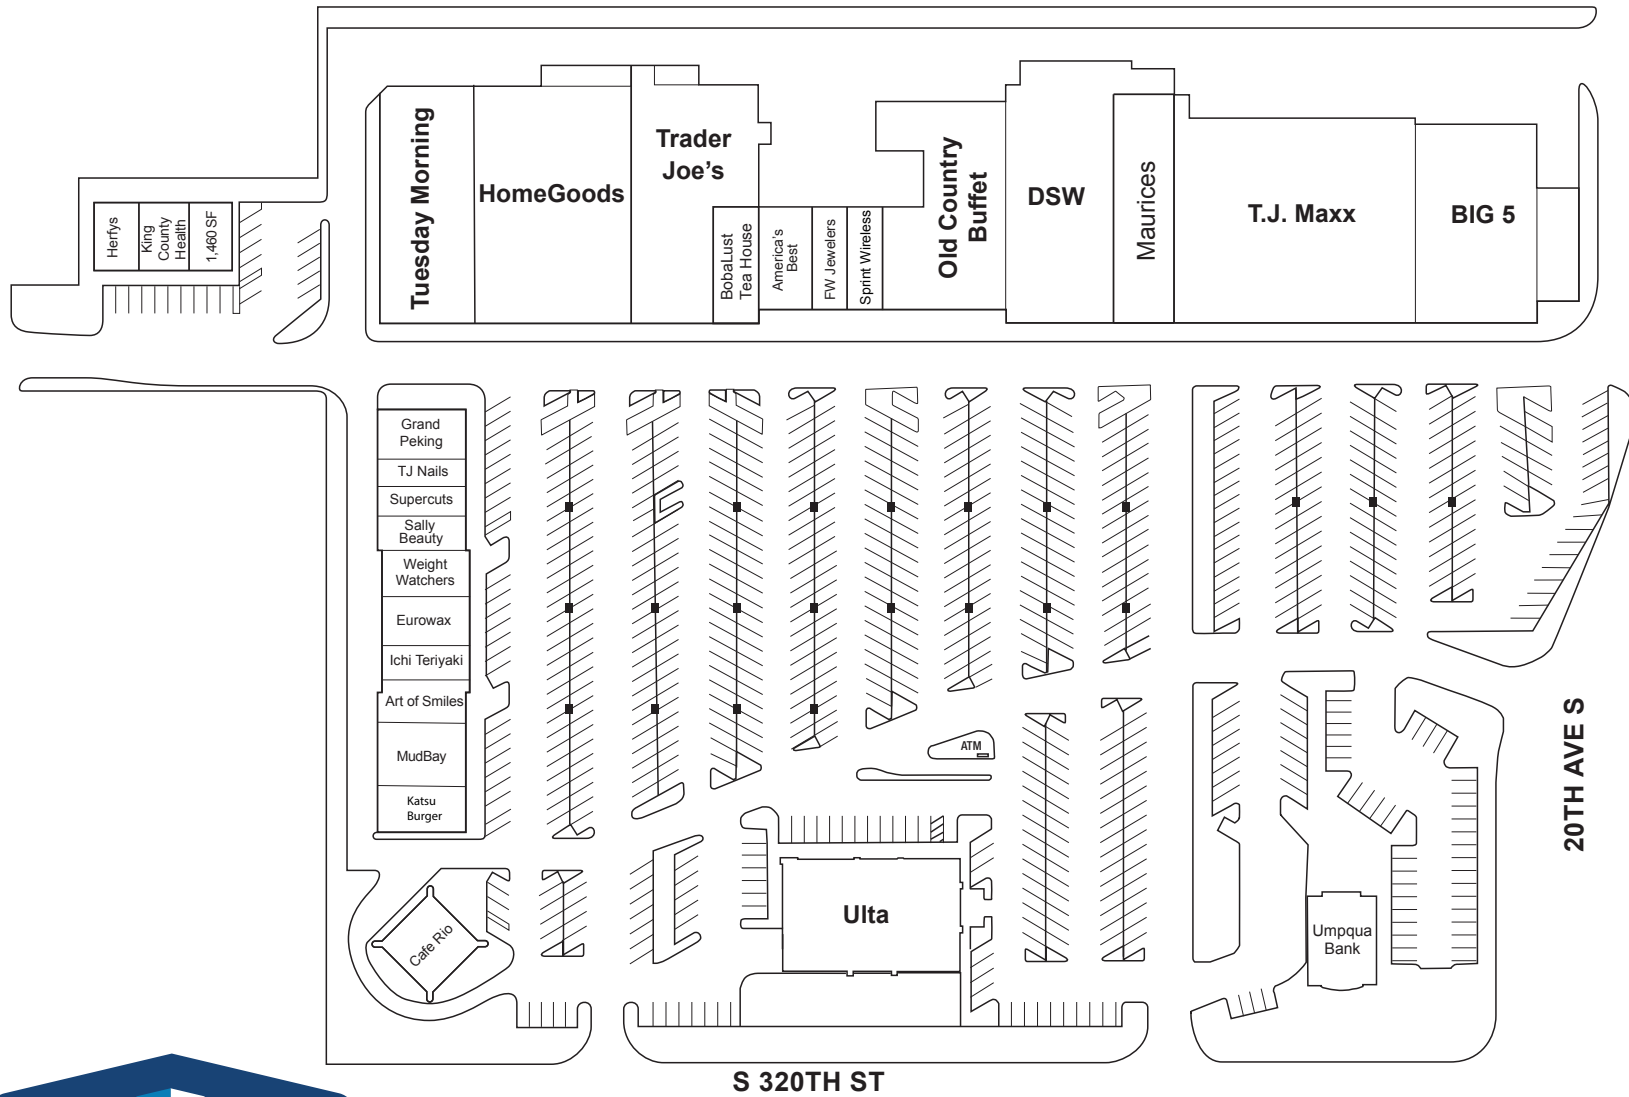

SEATAC VILLAGE SHOPPING CENTER

1700 - 1916 South 320th • Federal Way, Washington, 98003

Four Way Signal