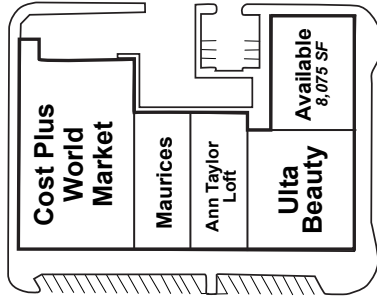

GRESHAM STATION SHOPPING CENTER

649 NW 12th Street • Gresham, Oregon 97030

NW 13TH ST

NW CIVIC DR

SECOND FLOORS

NW 12TH ST

NW AVA LN

NW OVERLOOK AVE

NW SLERET AVE

NW 11TH ST

NW DIVISION ST.