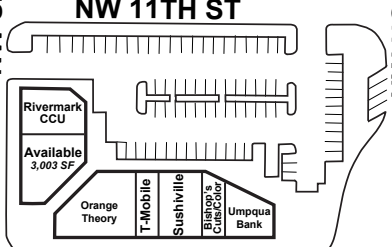

GRESHAM STATION SHOPPING CENTER

649 NW 12th Street • Gresham, Oregon 97030

NW 13TH ST

NW CIVIC DR

SECOND FLOORS

NW 12TH ST

NW AVA LN

NW OVERLOOK AVE

NW SLERET AVE

NW 11TH ST

NW DIVISION ST.