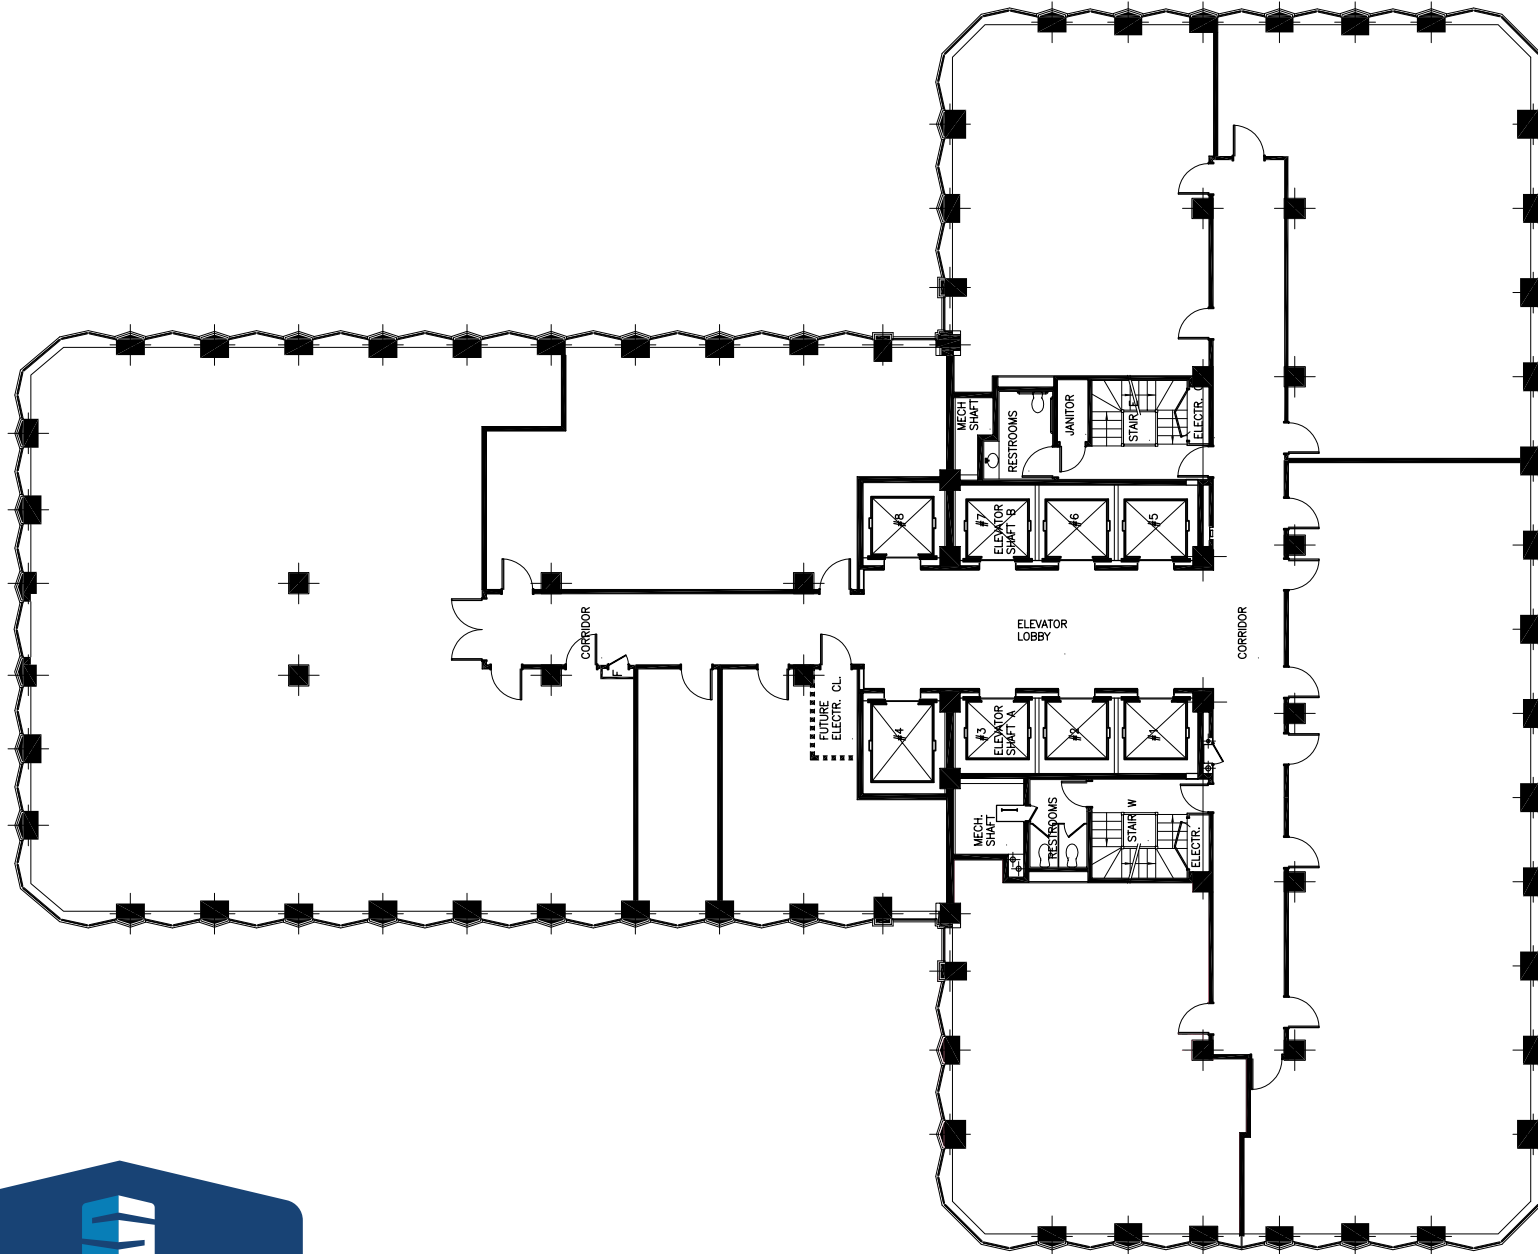

450 SUTTER

450 Sutter Street • San Francisco, California 94102

SUTTER STREET

Schnitzer
PROPERTIES